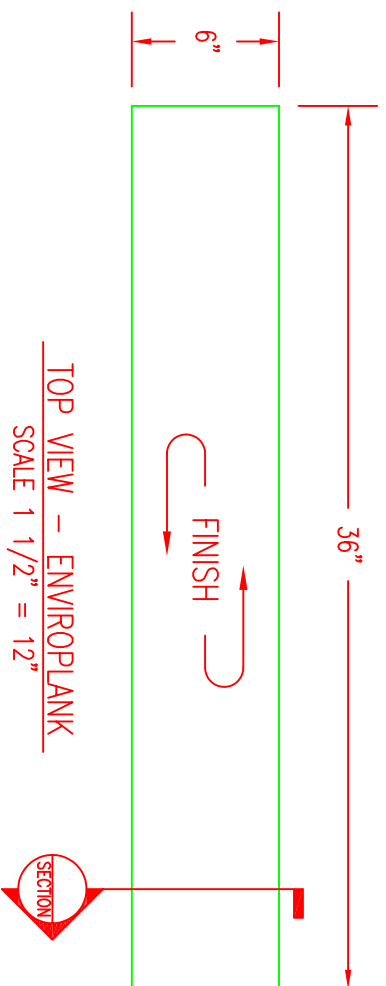

TOP VIEW – STAGGERED JOINT  
SCALE 1 1/2" = 12"

TOP VIEW – ENVIROPLANK  
SCALE 1 1/2" = 12"

SECTION VIEW – ENVIROPLANK  
SCALE 1 1/2" = 12"

REVISIONS

NO.	DATE	BY
1		
2		
3		
4		

# EnviroGLAS

PRECAST PRODUCTS

JOB ENVIROPLANK

DRAWING TITLE

DRAWN BY: SH

DATE: 1/20/05

SCALE: NTS

JOB #: